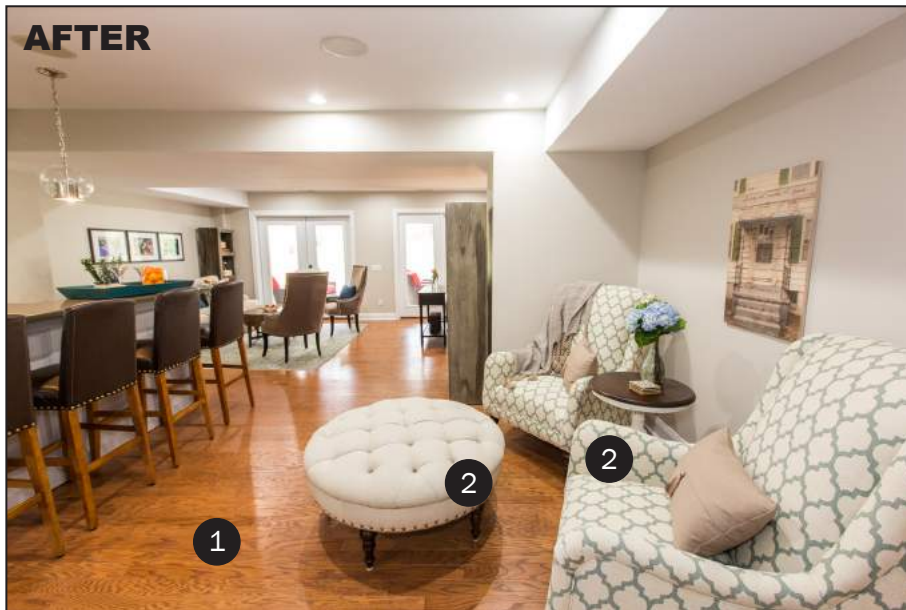

RESOURCE GUIDE

EPISODE 60139 - GREG & RODOLFO

1. 1 FRAZEE CARPETS & INTERIORS - Flooring: "Gunstock"Hardwood
2. 2 HOME COMFORT FURNITURE - HDC Tufted Round Ottoman - Montford 10 (P033000); HDC Tall Wingback Accent Chairs - Dasher 21 (XP034210)
3. 3 FALLON'S FLOWERS - Orange Birds of Paradise
4. 4 Paint Color - Wordly Gray SW 7043