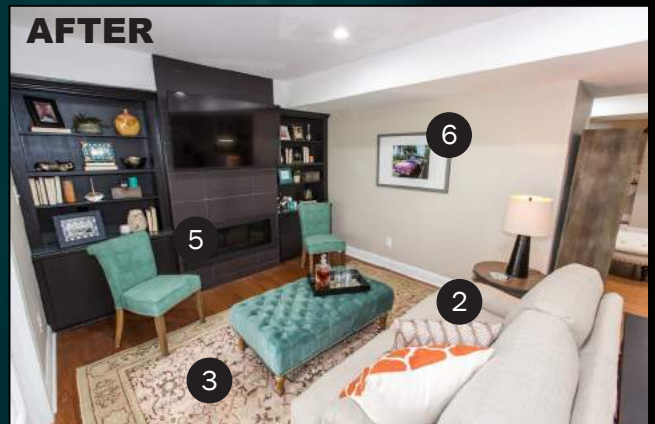

1. 1 PATIO PRO - Patio Furniture: Sofa, Lounge Chair, Sierra End Table, Sierra Coffee Table, Palm Harbor Bar Set (5 Piece)
2. 2 HOME COMFORT FURNITURE - HDC Sofa Fontana 10 (X742950); HDC Love Seat Fontana 10 (X742930)
3. 3 NOMADIC TRADING COMPANY - Over-dyed rugs
4. 4 CM BYRD TILE COMPANY - Time 2.0 Black Natural
5. 5 NAPOLEON FIREPLACES - Vector 45 LHD45 in black with black media glass
6. 6 CARLA SINGER - Photos

AFTER