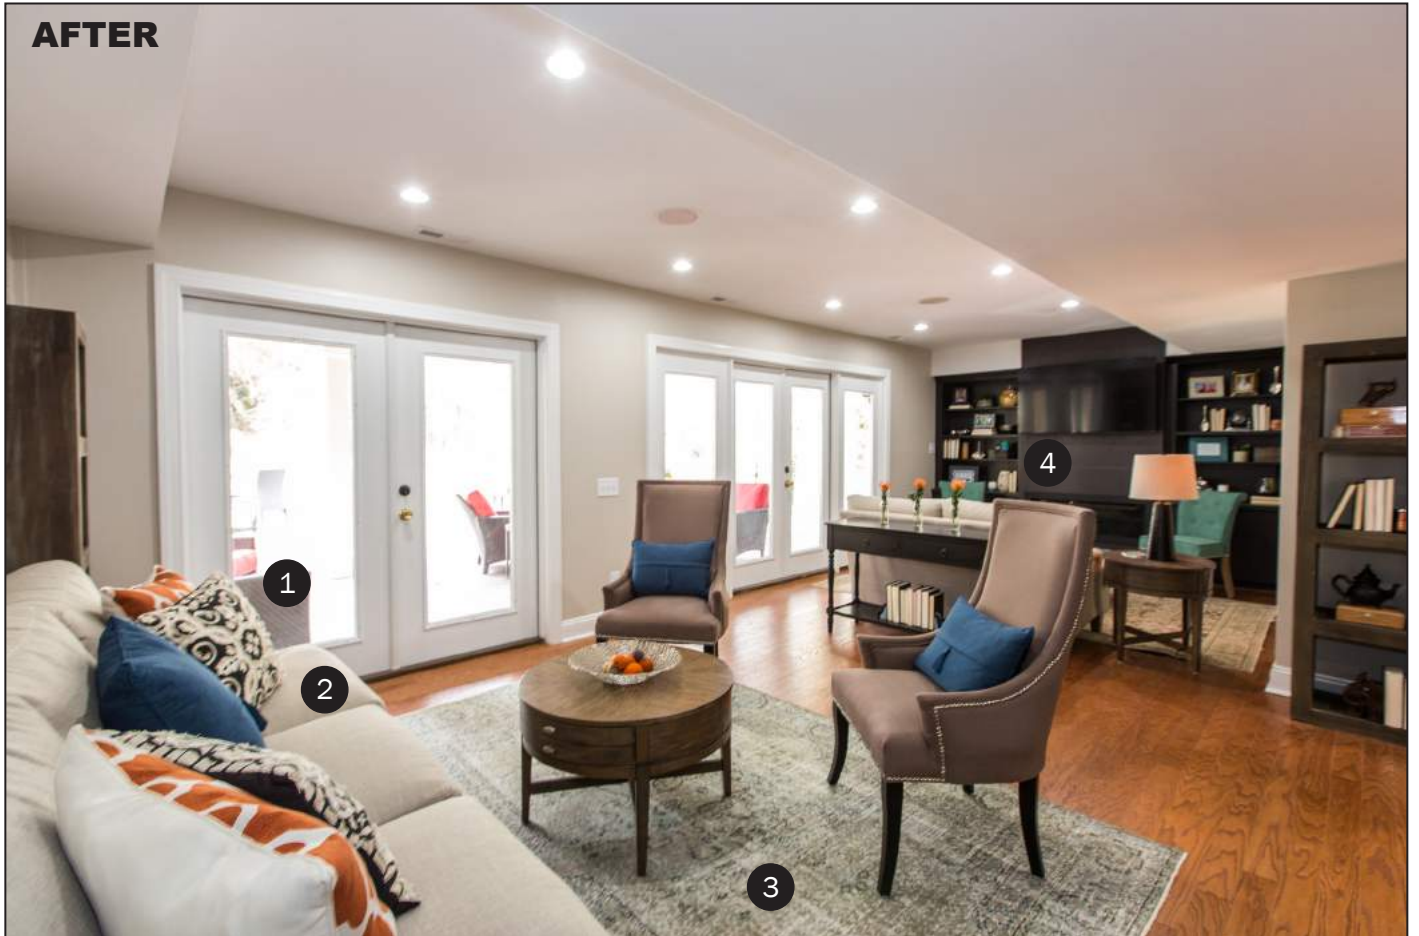

RESOURCE GUIDE

EPISODE 60139 - GREG & RODOLFO

AFTER