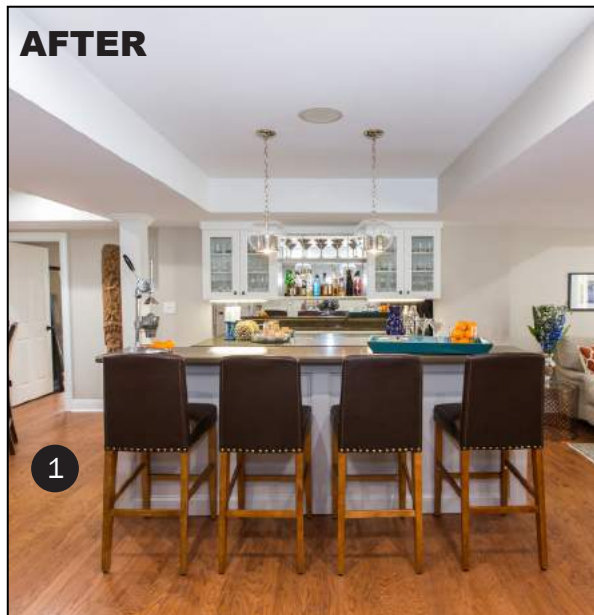

LOVE IT « OR » LIST IT

EPISODE 60139 - GREG & RODOLFO

Restaurateur Rodolfo and Fitness Expert Greg started renovating a fixer upper near the city with the help of Greg's father. After the completion of the top two floors, work came to a halt as Greg's father suddenly passed away. With an unfinished basement and cramped spaces for their growing parties, Rodolfo feels it is time to cash in on the home's improvement and find a house that is ready to entertain. Greg however is not ready to part with all his father's hard work. Will David find them a home ready for entertaining without the to do list or will Hilary make them fall in love all over again by reinventing many of the home's hotly debated spaces?