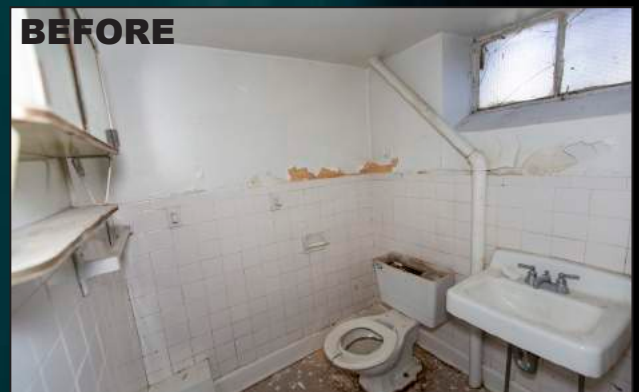

RESOURCE GUIDE

EPISODE 60139 - GREG & RODOLFO

- 1 MIA SHOWER DOORS - Shower door installation;
WINSTON SHOWER DOOR - Starphire Glass
- 2 CM BYRD TILE COMPANY - Bathroom floor: Time 2.0 Black Neutral; Shower Floor: Time 2.0 Black Neutral 25 dot Mosaic;
Walls: Field Tile Arctic
- 3 HUGHES KITCHEN AND BATH COLLECTION - Jute Vanity -
"Jersey Oak"; Honesty Faucet; Stillness Shower Fixtures;
Cimmaron Toilet
- 4 MIA SHOWER DOORS - Mirror
- 5 Paint Color: Extra White SW7006